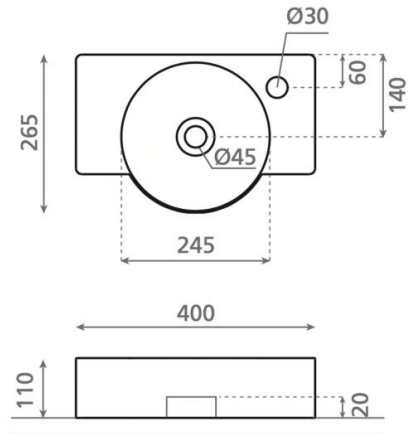

Venecia

Ref. 4052N

400x265x110 mm. (restyling)

Features

Topcounter washbasin. Wall-mounting possibility. Without overflow. Net weight 6kg, gross weight 7kg. Units per pallet: 119.