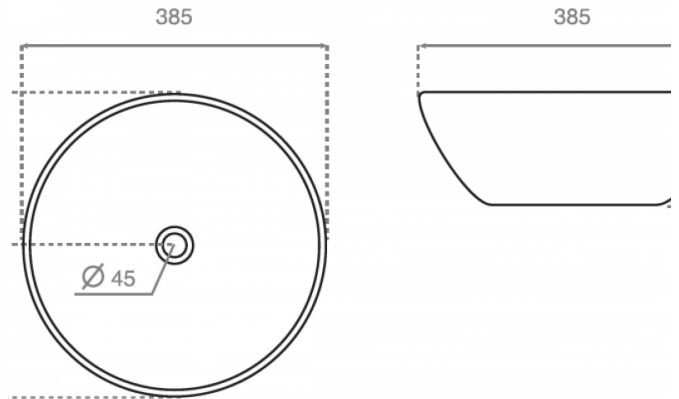

Lys

Ref. 4084

385x140

Features

- White porcelain
- Without overflow
- Topcounter washbasin