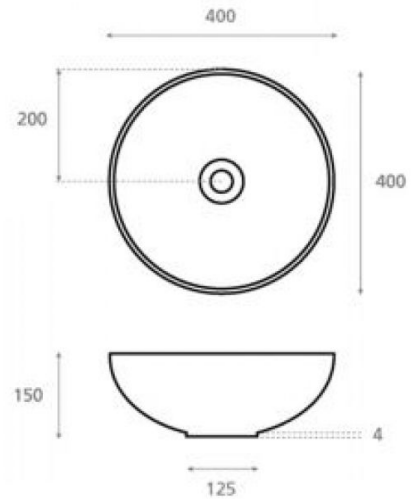

## Ref. 19008

400x400x150 mm

### Features

Porcelain washbasin.  
White porcelain.  
Dimensions: 400x400x150 mm  
Net weight 5kg, gross weight 6kg.

To present the washbasins in the ATELIER collection, we have developed very special packaging. An original, personalised, case depicting the motif of each washbasin and signed by the artist.