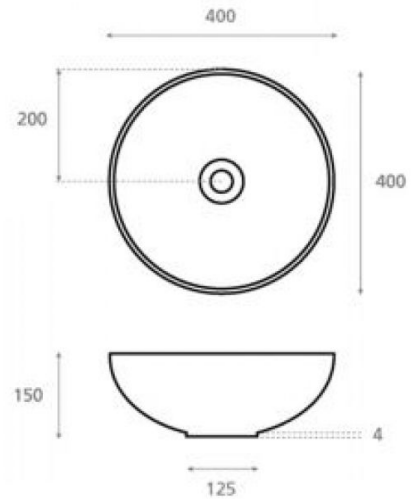

Verloren II

Ref. 19011

400x400x150 mm

Features

Porcelain washbasin.
White porcelain.
Dimensions: 400x400x150 mm
Net weight 5kg, gross weight 6kg.

To present the washbasins in the ATELIER collection, we have developed very special packaging. An original, personalised, case depicting the motif of each washbasin and signed by the artist.