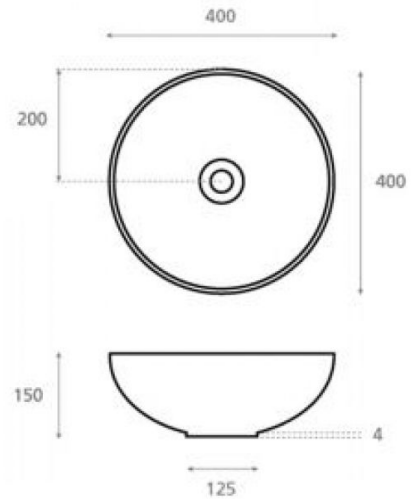

# Verloren I

**Ref. 19010**

400x400x150 mm

## Features

Porcelain washbasin.  
White porcelain.  
Dimensions: 400x400x150 mm  
Net weight 5kg, gross weight 6kg.

To present the washbasins in the ATELIER collection, we have developed very special packaging. An original, personalised, case depicting the motif of each washbasin and signed by the artist.