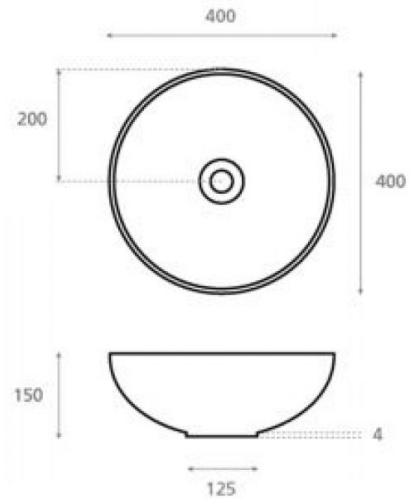

## Ref. 19014

400x400x150 mm

### Features

Porcelain washbasin.  
White porcelain.  
Dimensions: 400x400x150 mm  
Net weight 5kg, gross weight 6kg.

To present the washbasins in the ATELIER collection, we have developed very special packaging. An original, personalised, case depicting the motif of each washbasin and signed by the artist.