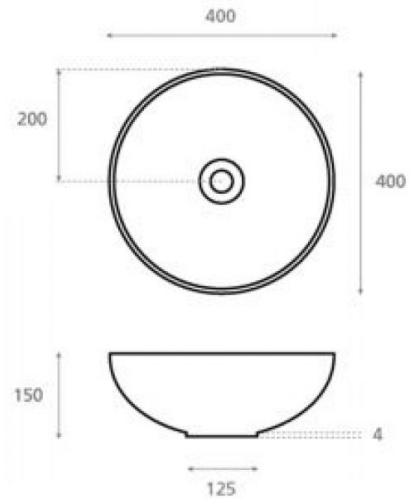

# Floral I

**Ref. 19003**

400x400x150 mm

## Features

Porcelain washbasin.  
White porcelain.  
Dimensions: 400x400x150 mm  
Net weight 5kg, gross weight 6kg.

To present the washbasins in the ATELIER collection, we have developed very special packaging. An original, personalised, case depicting the motif of each washbasin and signed by the artist.