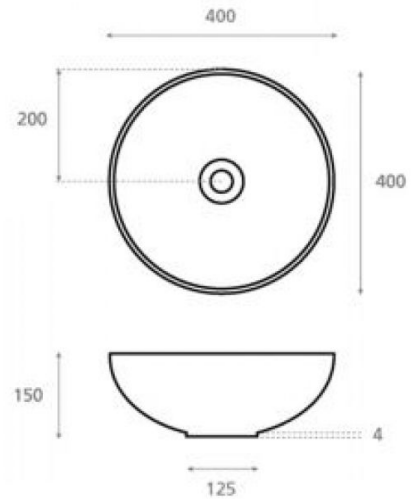

## Ref. 19004

400x400x150 mm

### Features

Porcelain washbasin.  
White porcelain.  
Dimensions: 400x400x150 mm  
Net weight 5kg, gross weight 6kg.

To present the washbasins in the ATELIER collection, we have developed very special packaging. An original, personalised, case depicting the motif of each washbasin and signed by the artist.