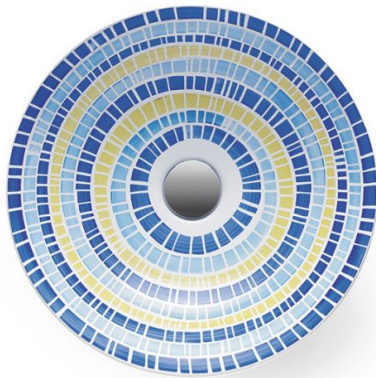

Rain II

Ref. 19013

400x400x150 mm

Features

Porcelain washbasin.
White porcelain.
Dimensions: 400x400x150 mm
Net weight 5kg, gross weight 6kg.

To present the washbasins in the ATELIER collection, we have developed very special packaging. An original, personalised, case depicting the motif of each washbasin and signed by the artist.