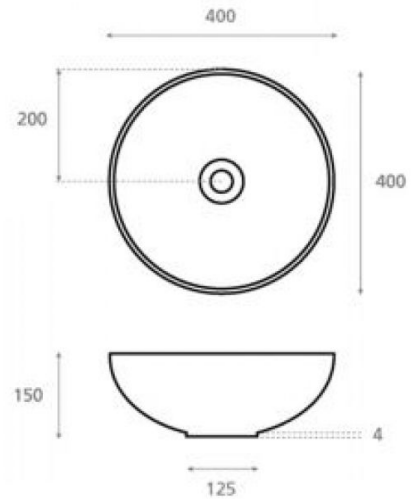

Rain II

Ref. 19013

400x400x150 mm

Features

Porcelain washbasin.
White porcelain.
Dimensions: 400x400x150 mm
Net weight 5kg, gross weight 6kg.

To present the washbasins in the ATELIER collection, we have developed very special packaging. An original, personalised, case depicting the motif of each washbasin and signed by the artist.