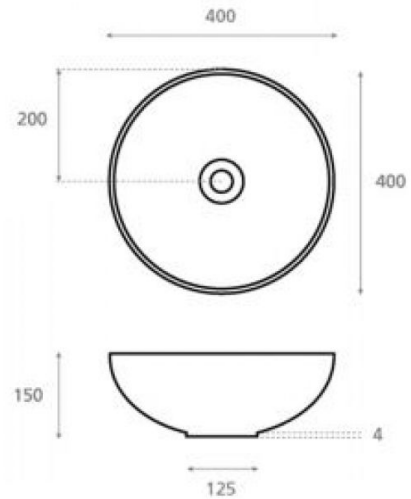

Totem II

Ref. 19002

400x400x150 mm

Features

Porcelain washbasin.
White porcelain.
Dimensions: 400x400x150 mm
Net weight 5kg, gross weight 6kg.

To present the washbasins in the ATELIER collection, we have developed very special packaging. An original, personalised, case depicting the motif of each washbasin and signed by the artist.