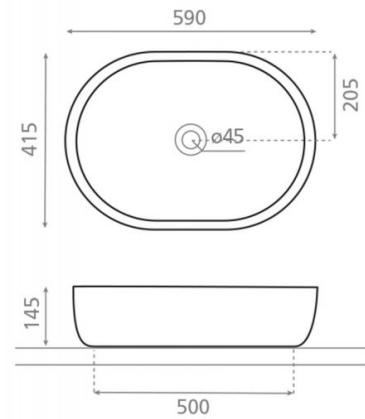

Toulouse CRU

Ref. 4037CRU

590x415x145 mm

Features

Topcounter porcelain washbasin.
Natural finish.
Dimensions: 590x415x145 mm.
Without overflow.
Net weight 14kg, gross weight 15kg.
Units per palet 40uds