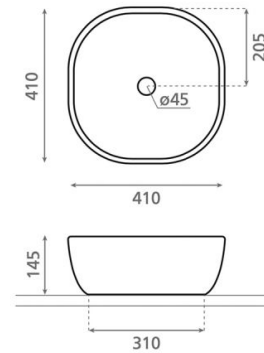

# Olea 40

**Ref. 4071**

410x410x145 mm

## Features

Porcelain washbasin  
White porcelain  
Measures: 410x410x145 mm.  
Net weight 8kg. gross weight 9 kg.  
Units per pallet: 86