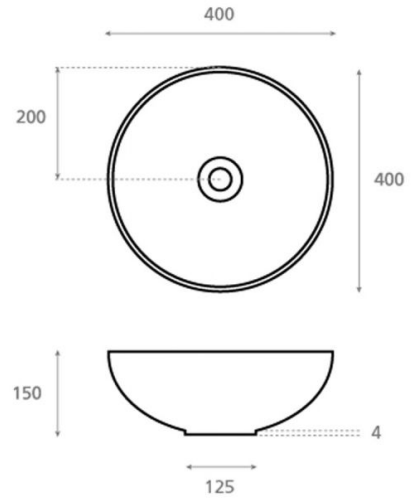

New Lys CRU

Ref. 4084CRU03

400x150 mm.

Features

Porcelain washbasin.
Natural porcelain.
Dimensions: 400x150 mm
Net weight 5kg, gross weight 6kg.
Units per pallet: .

Decorated Amazona.
Available in other finishes.