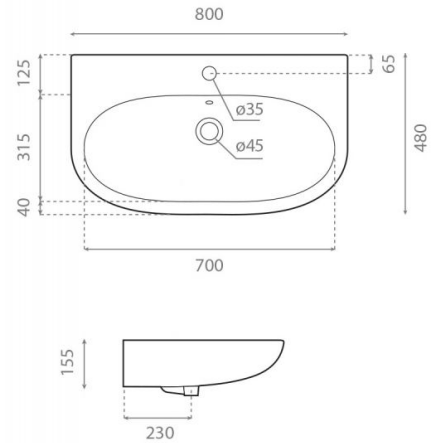

## Ref. H1003

800x480x155 mm

### Features

Porcelain washbasin.  
Dimensions: 800x480x155 mm.  
With overflow.  
Wall mounting possibility (no supports needed).  
Net weight 19kg, gross weight 20,5 kg.