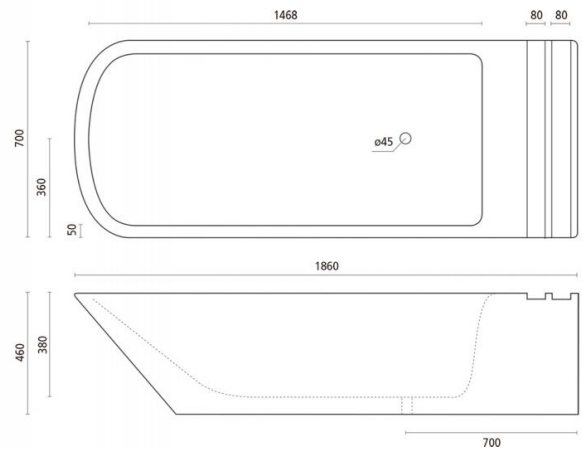

Simi Bathtub

Ref. 00337

1860x700x460 mm

Features

Stone bathtub, Natural Series Collection.

Available colors: