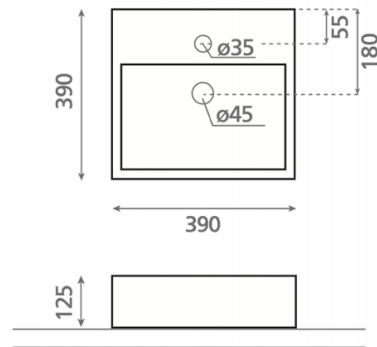

Gomera

Ref. 0017D

390x390x125 mm

Features

Wall-mounting possibility.
With overflow.
Valid for Bathco tops.
Net weight: 10kg, gross weight: 11kg.
Units per pallet: 65.