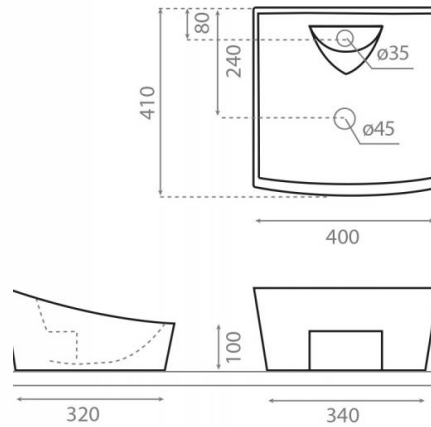

Soria

Ref. 4002

400x410x180 mm

Features

No wall-mounting possibility. Without overflow. Valid for Bathco tops. Net weight 9kg, gross weight 10kg. Units per pallet: 54.