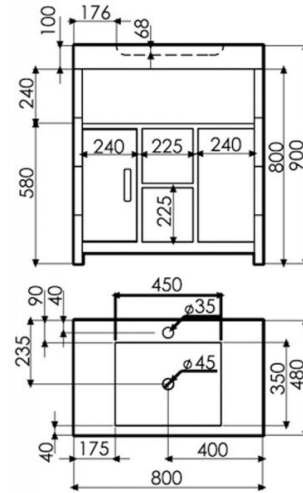

Calabria

Ref. 00346

800x480x900 mm

Features

Available colors: