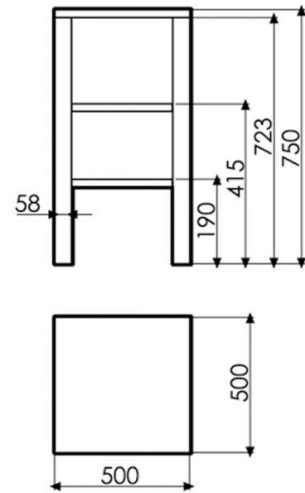

Versalles

Ref. 00356

500x500x750 mm

Features

Teka wood furniture
Dimensions: 500x500x750 mm.
Compatible with topcounter washbasin.