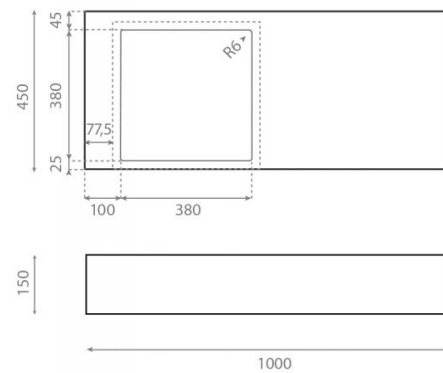

## Ref. 7005NE

1000x450x150 mm

### Features

Top for Miami washbasin, available in glossy white and matt black.  
Dimensions 1000x450x150 mm.  
Net weight: 9kg, gross weight 11kg.  
With top cut out for Miami washbasin.

Available colors: