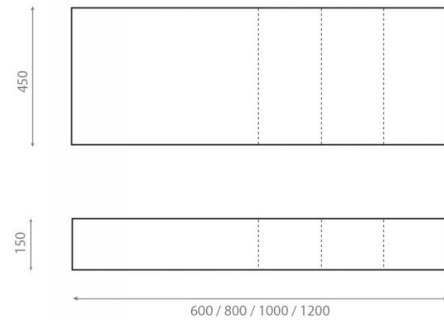

Top 100

Ref. 7003NE

1000x450x150 mm

Features

Top available in glossy white and matt black.
Dimensions 1000x450x150 mm.
Net weight: 11kg, gross weight 13kg.
Top ref.7003 have not cut out made so that it could be combined with any washbasin from Bathco range.
Underneath reinforcement.