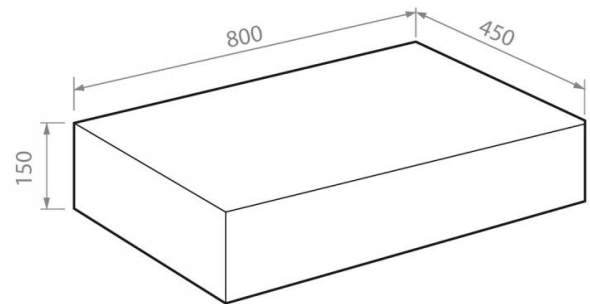

## Ref. 7002BL

800x450x150 mm

### Features

Top available in glossy white and matt black.  
Dimensions 800x450x150 mm.  
Net weight: 9kg, gross weight 11kg.  
Top ref.7002 have not cut out made so that it could be combined with any washbasin from Bathco range.