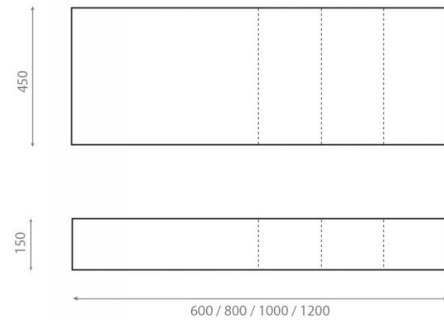

# Top 60

## Ref. 7001NE

600x450x150 mm

### Features

Top available in glossy white and matt black.  
Dimensions 600x450x150 mm.  
Net weight: 7kg, gross weight 9kg.  
Top ref.7001 have not cut out made so that it could be combined with any washbasin from Bathco range.