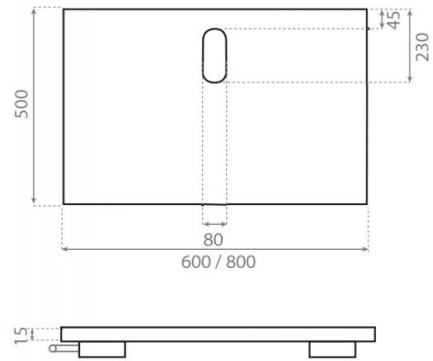

Glass top

Ref. 0315AZ

600x500x15 mm

Features

Compatible with supports: ref. 00109.
Glass colours: AZ (Blue), NA (Orange),
VE (Green).

Available colors: