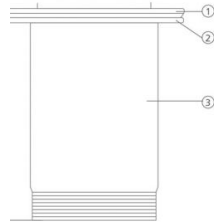

Valve 60 mm. with overflow

Ref. 0211OR

N°	
1	_____
2	_____
3	_____
4	_____

Features

Round valve one-touch
60 mm.
with overflow

Available colors: