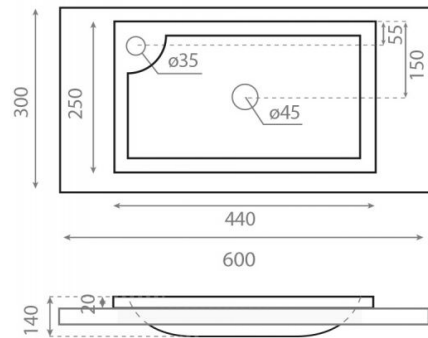

Set Niza

Ref. 9902WN

600x300x16 mm

Features

Includes:

- Wooden top 600x300x16 mm
- Stainless steel support 200mm
- Niza washbasin 440x250x140 mm

Available colors: