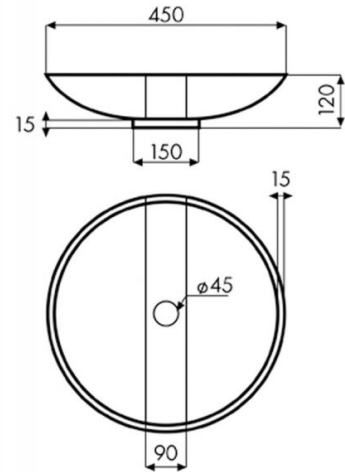

Coplato

Ref. 00363

450x120 mm

Features

Available colors: