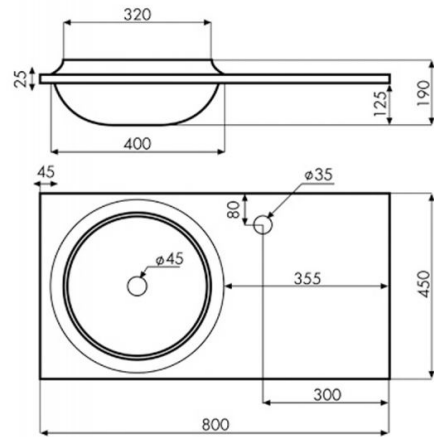

Vulka

Ref. 00369

800x450x190 mm

Features

Available colors: