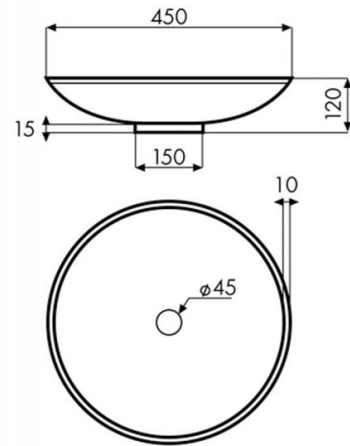

Duotono A

Ref. 00361

450x120 mm

Features