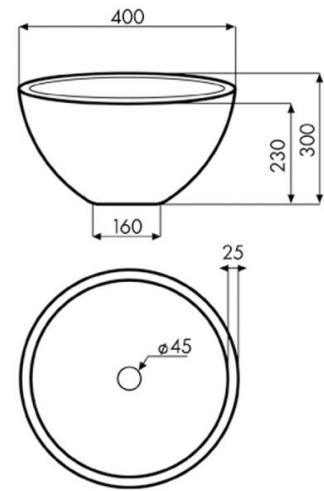

Mirage

Ref. 00374

400x300 mm

Features

Available colors: