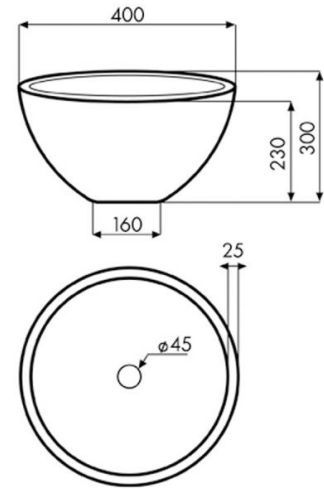

Mirage

Ref. 00373

400x300 mm

Features

Available colors: