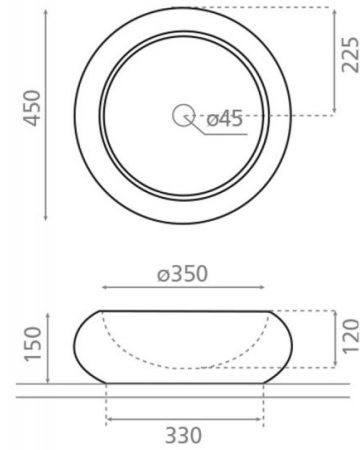

# Fiji

**Ref. 00316**

450x150 mm

## Features

Stone washbasin

38 kg

Available colors: