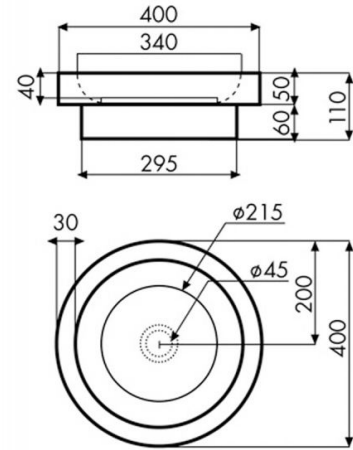

Suances

Ref. 08034

400x400x110 mm

Features

Topcounter washbasin, hidden draining hole.

Cement washbasin.

Dimensions: 400x400x110 mm.