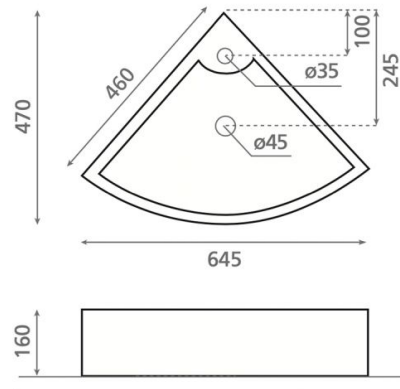

Oporto

Ref. 0043

645x470x160 mm

Features

Wall-mounting possibility. With overflow. Net weight 14kg, gross weight 15kg. Units per pallet: 44.