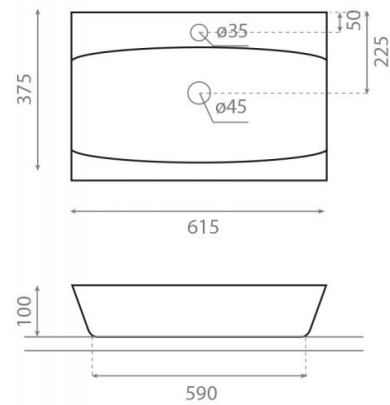

Sardinero

Ref. 0041

615x375x100 mm

Features

Wall-mounting possibility.
Without overflow.
Valid for Bathco tops.
Net weight 13kg, gross weight 14kg.
Units per pallet: 60.