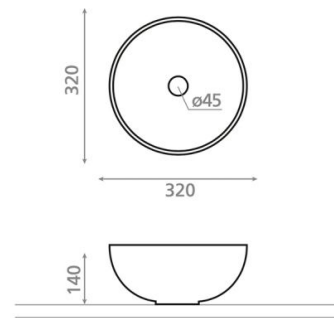

Tineo Folk Scandinavian

Ref. 01035

320 x 138 mm

Features

Countertop washbasin
Decorated porcelain