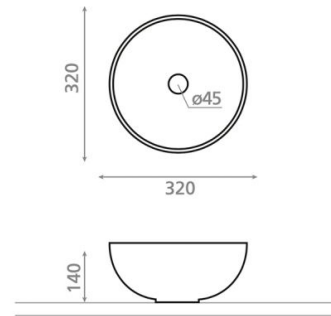

Tineo Prensa

Ref. 01033

320 x 180 mm

Features

Countertop washbasin

Decorated porcelain