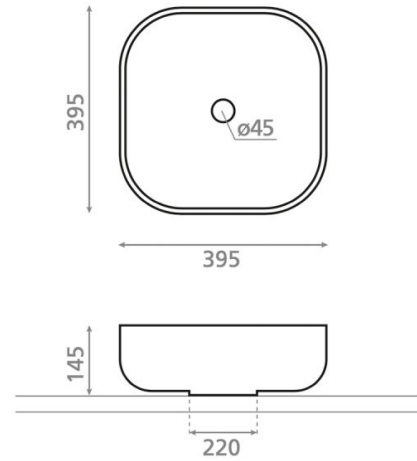

Big Axonometric Cuadrado

Ref. 00484

395 x 395 x 145 mm

Features

Atelier washbasin
Countertop
Porcelain square