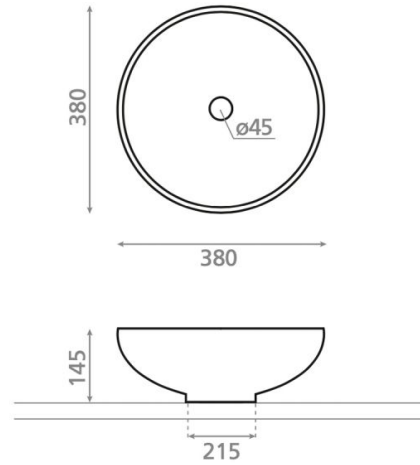

Big Axonometric Circular

Ref. 00483

380 x 145 mm.

Features

Atelier washbasin
Countertop
Circular porcelain