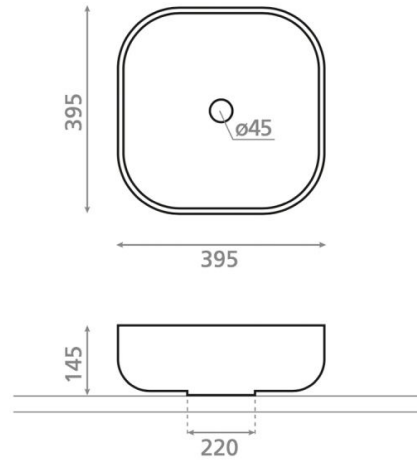

Folk Scandinavian Cuadrado

Ref. 00487

395 x 395 x 145 mm

Features