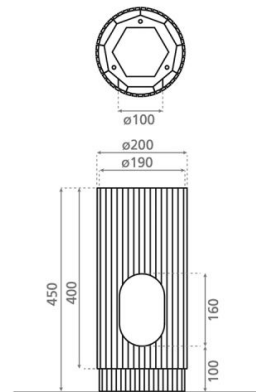

Panay

Ref. 8281

200 x 450 mm

Features

Bamboo semi-pedestal
White bamboo finish

Available colors: