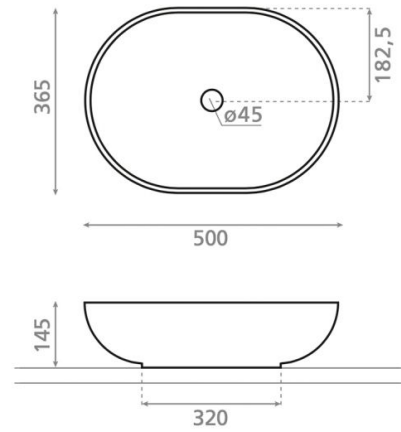

Quartz oval

Ref. 00522

500 x 365 x 145 mm

Características

Lavabo Atelier

Oval