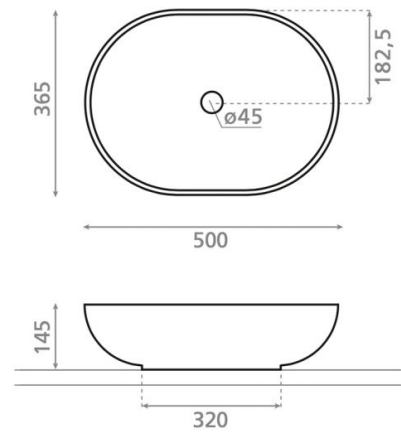

Quartz oval

Ref. 00522

500 x 365 x 145 mm

Features

Atelier washbasin

Oval