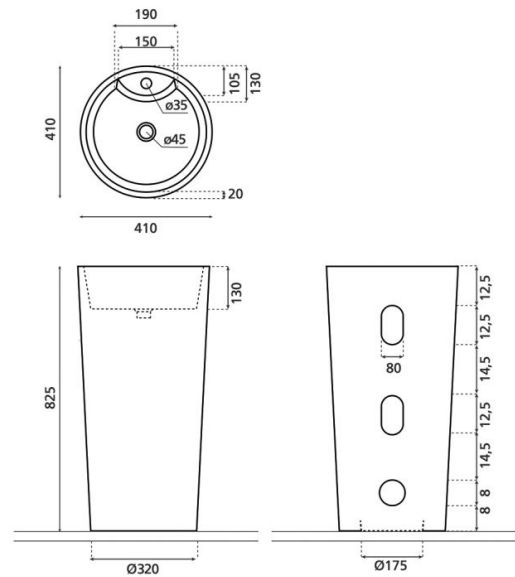

# Big Axonometric pedestal

**Ref. 00519**

410 x 825 mm

## Features

Atelier washbasin  
Pedestal