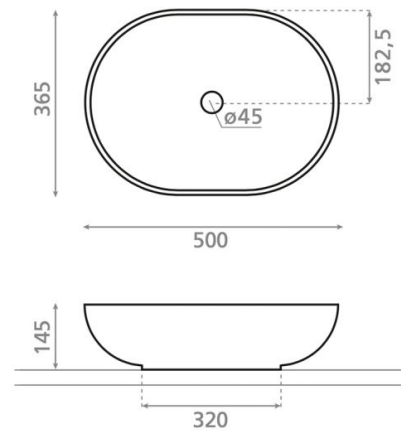

Big Axonometric oval

Ref. 00485

500 x 365 x 145 mm

Features

Atelier washbasin

Oval