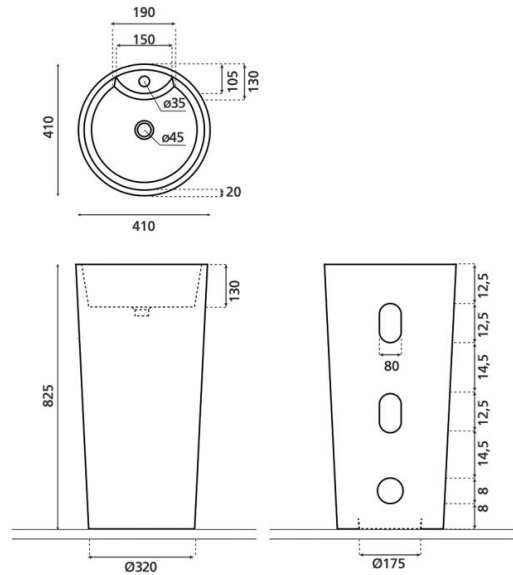

# Folk Scandinavian pedestal

**Ref. 00489**

410 x 825 mm

## Features

Atelier washbasin

Pedestal