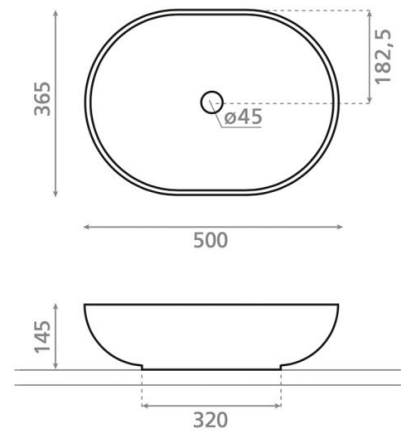

Folk Scandinavian oval

Ref. 00488

500 x 365 x 145 mm

Features

Atelier washbasin

Oval