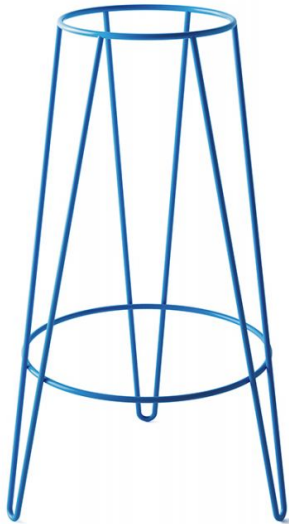

Liverpool

Ref. 8278

470 x 820 mm

Features

Stainless steel pedestal

Available colors: