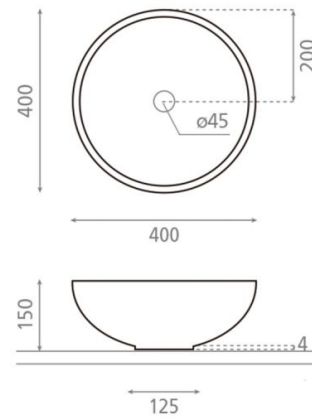

# New Lys Lahar

**Ref. 01055**

400 x 150 mm

## Features

Atelier washbasin

Circular