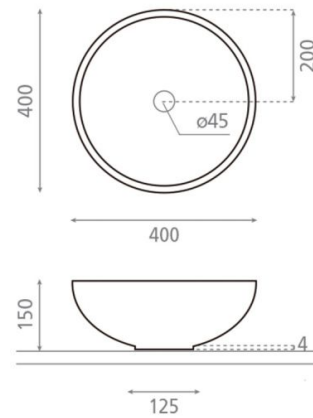

# New Lys high gloss

**Ref. 01039**

400 x 150 mm

## Features

Atelier washbasin

Circular

: